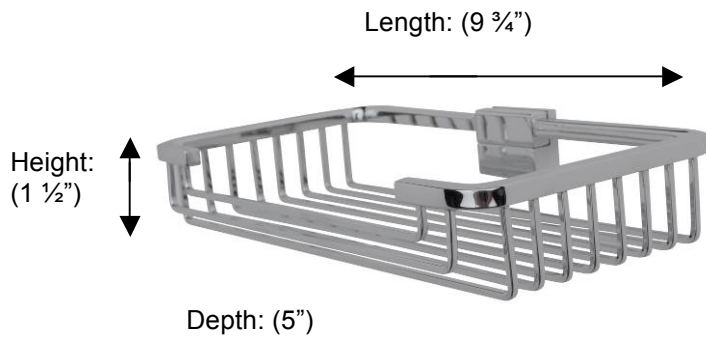

ESSENTIALS

53643 SOAP & SPONGE BASKET

**Description:**

Detachable soap & sponge basket, square profile, medium

Finishes:

-  CR – Chrome
-  PV – Polished Brass
-  UB – Unlacquered Brass
-  NI – Polished Nickel
-  ES – Satin Nickel
-  GD – Gold

Material:

Brass

Method of Fixing:

Direct to wall

Country of Origin:

Portugal

All Dimensions are approximate